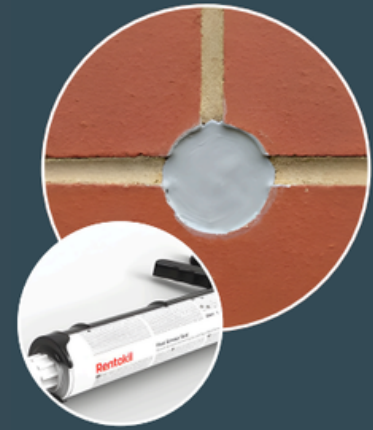

Flexi Armour Seal

Reinforced sealant for small gaps and cracks

Flexi Armour Seal is a high-performance sealant designed to permanently seal small holes, cracks, and structural gaps. Reinforced with embedded metal omega links, it creates a barrier that prevents rodents from chewing through.

- Flexible, hard-wearing, rodent-proof material
- Bonds to brick, wood, concrete, masonry, and more
- Suitable for internal and external use

Ideal for: Cracks, holes, and crevices

Flexi Armour Shield

Flexible barrier for irregular shaped gaps

Flexi Armour Shield is a multi-layer barrier designed for difficult-to-access and uneven openings. Combining flexibility with strength to ensure your property is protected against potential rodent entry.

- Tough PVC outer layer with stainless-steel mesh core
- Natural adhesive layer for strong, lasting grip

Ideal for: Pipe penetrations, door frames, and temporary or detailed proofing.

Flexi Armour Bloc-Kit

Stainless Steel mesh for larger voids and fill applications

Flexi Armour Bloc-Kit is a stainless-steel mesh proofing kit designed to physically block larger gaps and voids. It provides a fast, cost-effective solution where sealing alone is impractical.

- Consists of hard-wearing, corrosion resistant steel mesh
- Flexible crimped mesh for irregular gaps and cavities
- Durable and easy to install

Ideal for: Larger gaps and holes