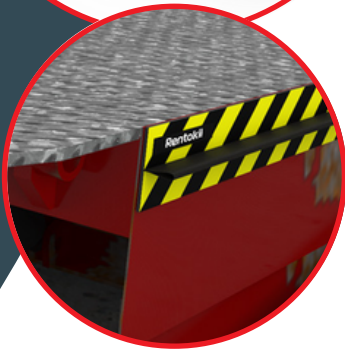

Flexi Armour Dock Leveller Proofing

Dock levellers provide a convenient way of loading and unloading freight from vehicles. However gaps around the dock leveller can offer pests an entry point into your premises, increasing the risk of an infestation developing in your logistics chain. The gaps also allow food and other waste material to drop down into the dock, which provides rodents with ideal feeding and nesting material.

Rentokil's Flexi Armour Dock is a highly effective and sustainable proofing solution designed to eliminate the gaps around dock levellers. The solution is made from hard wearing Kevlar and steel mesh, which is flexible enough to cope with the variation in dock leveller sizes and their frequent movement, while remaining strong enough to prevent rodents from chewing through.