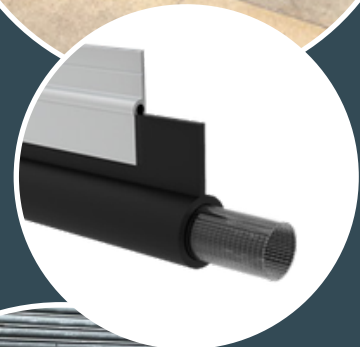

Designed and created by 'The Pest Control Experts'.

Flexi Armour Dock Leveller Proofing

Dock levellers provide a convenient way of loading and unloading freight from vehicles. However gaps around the dock leveller can offer pests an entry point into your premises, increasing the risk of an infestation developing in your logistics chain. The gaps also allow food and other waste material to drop down into the dock, which provides rodents with ideal feeding and nesting material.