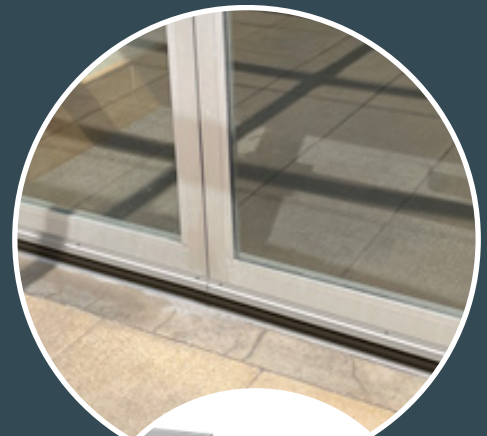

Designed and created by 'The Pest Control Experts'.

Flexi Armour Dock Leveller Proofing

Dock levellers provide a convenient way of loading and unloading freight from vehicles. However gaps around the dock leveller can offer pests an entry point into your premises, increasing the risk of an infestation developing in your logistics chain. The gaps also allow food and other waste material to drop down into the dock, which provides rodents with ideal feeding and nesting material.